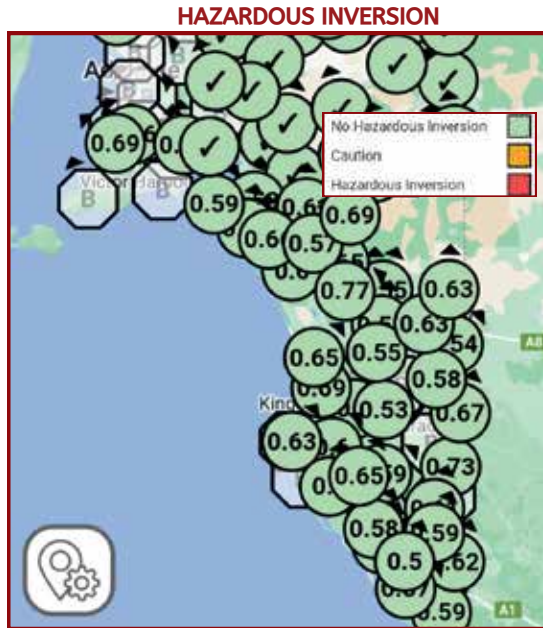

- ✓ AG-WEATHER YOU CAN TRUST
- ✓ MORE SPRAYABLE HOURS
- ✓ COVERING 50% OF ARABLE SA

“
“The Mesonet has been a game changer. We can see trends and changes and make discissions on ‘go / no-go’ and that is priceless”
 Graeme J.
 ”