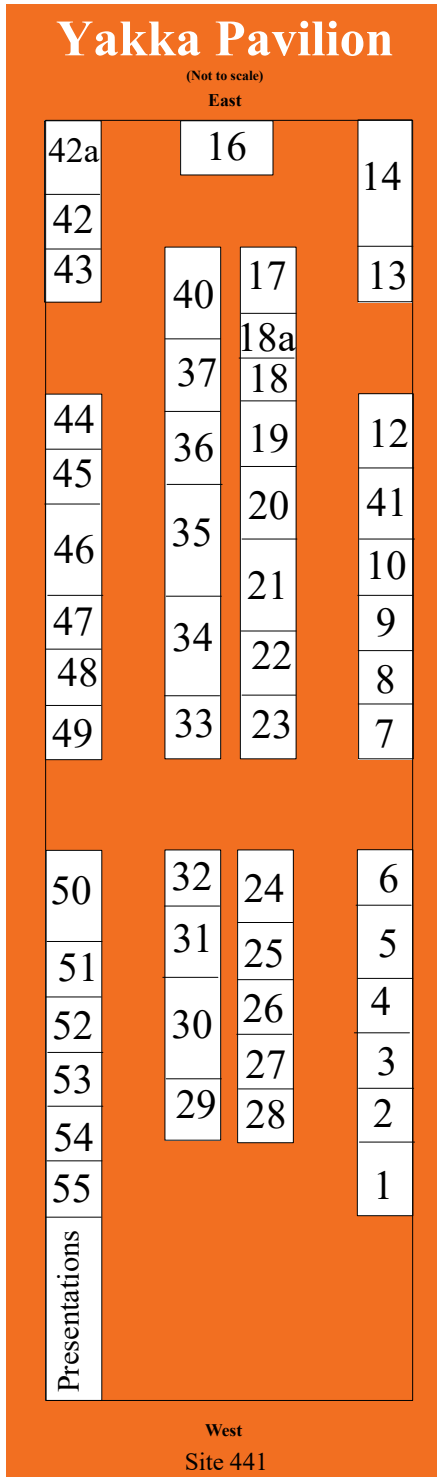

YAKKA PAVILION

Proudly sponsored by

AUSSIE FLAVOURS AND YAKKA PAVILION – SITE 441 (NOT TO SCALE)

COONAWARRA

- BE REAL CO 27
- BOANDIK - AGED, COMMUNITY & DISABILITY SERVICE 31
- CANDY FUNK 4
- CHEEKY RASCAL 6
- CHILDRENS UNIVERSITY ADELAIDE 14
- COLLIE PARK 51
- DAVID MARKEVICIUS 9
- DIGIORGIO FAMILY WINES 1
- Five Eleven Distilling and Six Twelve Brewing 50
- FLINDERS UNIVERSITY 36
- GOOD COUNTRY HEMP 28
- IMMANUEL COLLEGE 35
- LORETO COLLEGE MARRYATVILLE 18
- LUCINDALE AREA SCHOOL 2
- MARCUS OLDHAM COLLEGE 43
- MITCH'S PRESERVES 5
- MUNDULLA MUD 52
- NARACOORTE LUCINDALE COUNCIL 46
- NICK MCBRIDE MP MEMBER FOR MACKILLOP 18a
- NORFOLK RISE WINES 53
- ORIGINAL SPIRIT CO 25
- PARAMAO INTERNATIONAL 7
- PEMBROKE 16
- RAWLEIGH'S HEALTHCARE 47
- ROSTREVOR COLLEGE 44
- SACRED HEART COLLEGE 23
- SCOTCH COLLEGE 17
- SOUTH AUSTRALIAN BUSINESS CHAMBER 21
- ST MARK'S COLLEGE 45
- ST MARTINS LUTHERAN COLLEGE 13
- ST PETER'S COLLEGE 10
- SUNRISE CHRISTIAN SCHOOL NARACOORTE 34
- TAFE SA 41
- TENISON WOODS COLLEGE 40
- THE GEELONG COLLEGE 19
- THE HAMILTON & ALEXANDRA COLLEGE 37
- THE POST & RAIL
- THE UNIVERSITY OF SOUTH AUSTRALIA 22
- TIMBOON DISTILLERY 55
- TONY PASIN MP 8
- URRBRAE AGRICULTURAL HIGH SCHOOL 42
- WALFORD ANGLICAN SCHOOL FOR GIRLS 20
- WILD GAME WINE 29
- WILDERNESS SCHOOL 33
- WILLIAM BUCK 48
- WOODSOAK WINES 26