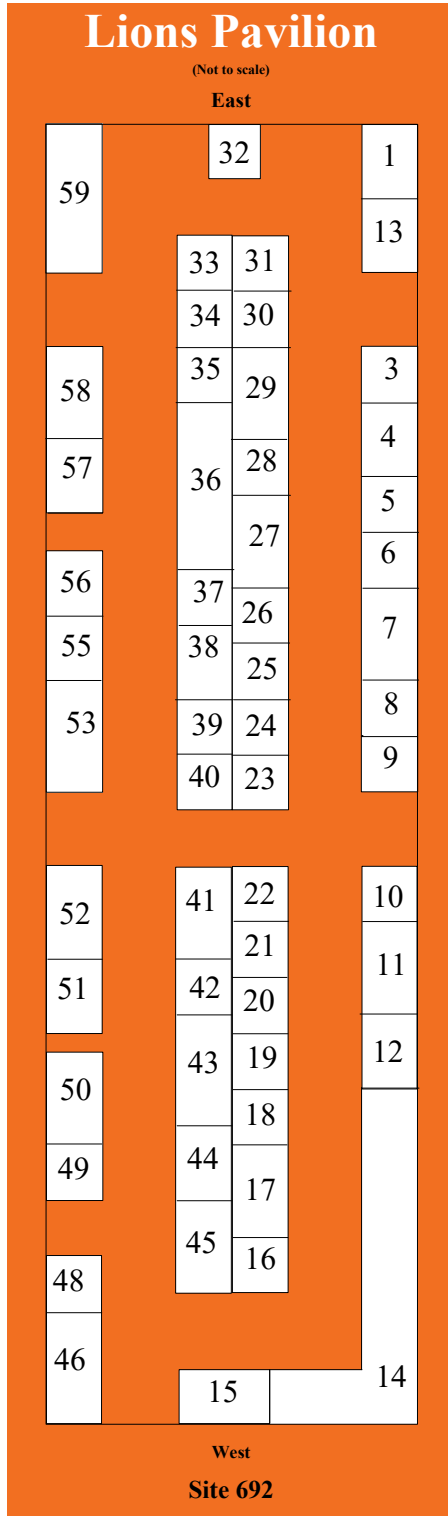

AC.CARE	34
ANECIA'S DOLLS CLOTHES	35
ANGEL FLIGHT AUSTRALIA	39
AUDIKA	12
BIRD ON A WIRE STUDIO	20
BREAD AUSTRALIA	42
BRIDGEWATER BERETS	38
BULLRUSH	15
COUNTRY & VINTAGE BABES	52
DARLING JUNIPER	22
DEMENTIA AUSTRALIA	18
ELLE HILL	23
ENJO	55
EYNESBURY HOUSE OF COUTURE	49
FLAMINGO PAPERIE	31
FORGET IT NOT DESIGNS	24
HUNILLE CANDLES AND BATH	26
INNER MYSTIC	43
iTRAVEL NARACOORTE	25
JOSEPHENE BY JO LUCCHESI	33
JOSIES BOUQUETS & POSIES	30
KILMAILLE KNITS	21
LEAHCIM WOOL - FARM TO YARN TO YOU	41
LIFELINE SOUTH EAST	37
LUCAMAR SKIN CARE	10
LUCINDALE LIONS CLUB HEARING TEST	46
NARACOORTE & DISTRICTS SUICIDE PREVENTION NETWORK	28
NIAGARA MEDICAL THERAPY	53
NUTRIMETICS	5
OUT & ABOUT CLOTHING	36
RUGBY CO	50
SALOU- JA	44
SALT & CO LIVING	58
SIMONNE JOYCE ART	3
SOAPORDERS.COM.AU	40
SOUTH AUSTRALIA POLICE	14
SOUTH WEST FREIGHT	8
ST JOHN AMBULANCE SA	13
STEP FLEX	9
SUSSANAHS	59
TESS KNITS	17