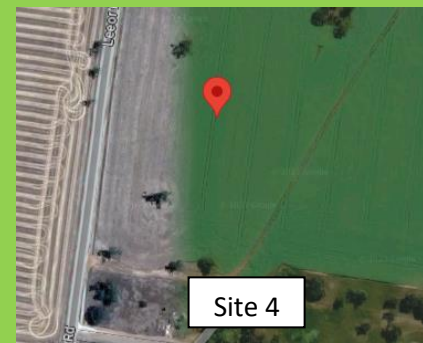

09:00 am	Site 1	-36.595574, 140.431880, Edwards Rd, Padthaway [MFMG Durum Trial on Ethan Vogelsang's property]
10:00 am	Site 2	499 Padthaway Rd, Mundulla [SPANLIFT Shed on Aaron Schmidt's home property Please enter via driveway via the first gate before '499' which is South of the house.]
11:15 am	Site 3	Lot 61 Dukes Hwy, Bordertown, Wise Farm Equipment [New Holland Header Maintenance]
14:30 pm	VIC Site 4	-36.425879, 141.074080, Lillimur, Canola NVT
15:15 pm	Site 5	-36.411744, 141.25774, Kaniva [Durum, Bread Wheat & Barley NVTs] – Next to Alwyn Dyers Home.

Site 4