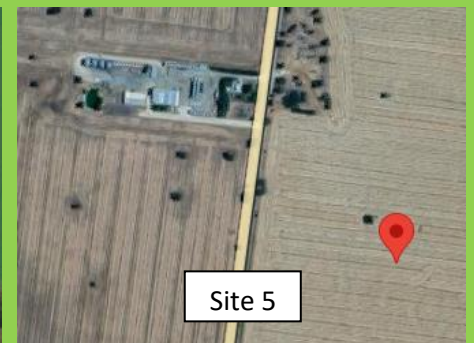

09:00 am	Site 1	-36.595574, 140.431880, Edwards Rd, Padthaway [MFMG Durum Trial on Ethan Vogelsang's property]
10:00 am	Site 2	499 Padthaway Rd, Mundulla [SPANLIFT Shed on Aaron Schmidt's home property Please enter via driveway via the first gate before '499' which is South of the house.]
11:15 am	Site 3	Lot 61 Dukes Hwy, Bordertown, Wise Farm Equipment [New Holland Header Maintenance]
14:30 pm	VIC Site 4	-36.425879, 141.074080, Lillimur, Canola NVT
15:15 pm	Site 5	-36.411744, 141.25774, Kaniva [Durum, Bread Wheat & Barley NVTs] – Next to Alwyn Dyers Home.

Site 1

Site 2

Site 3

Site 4

Site 5