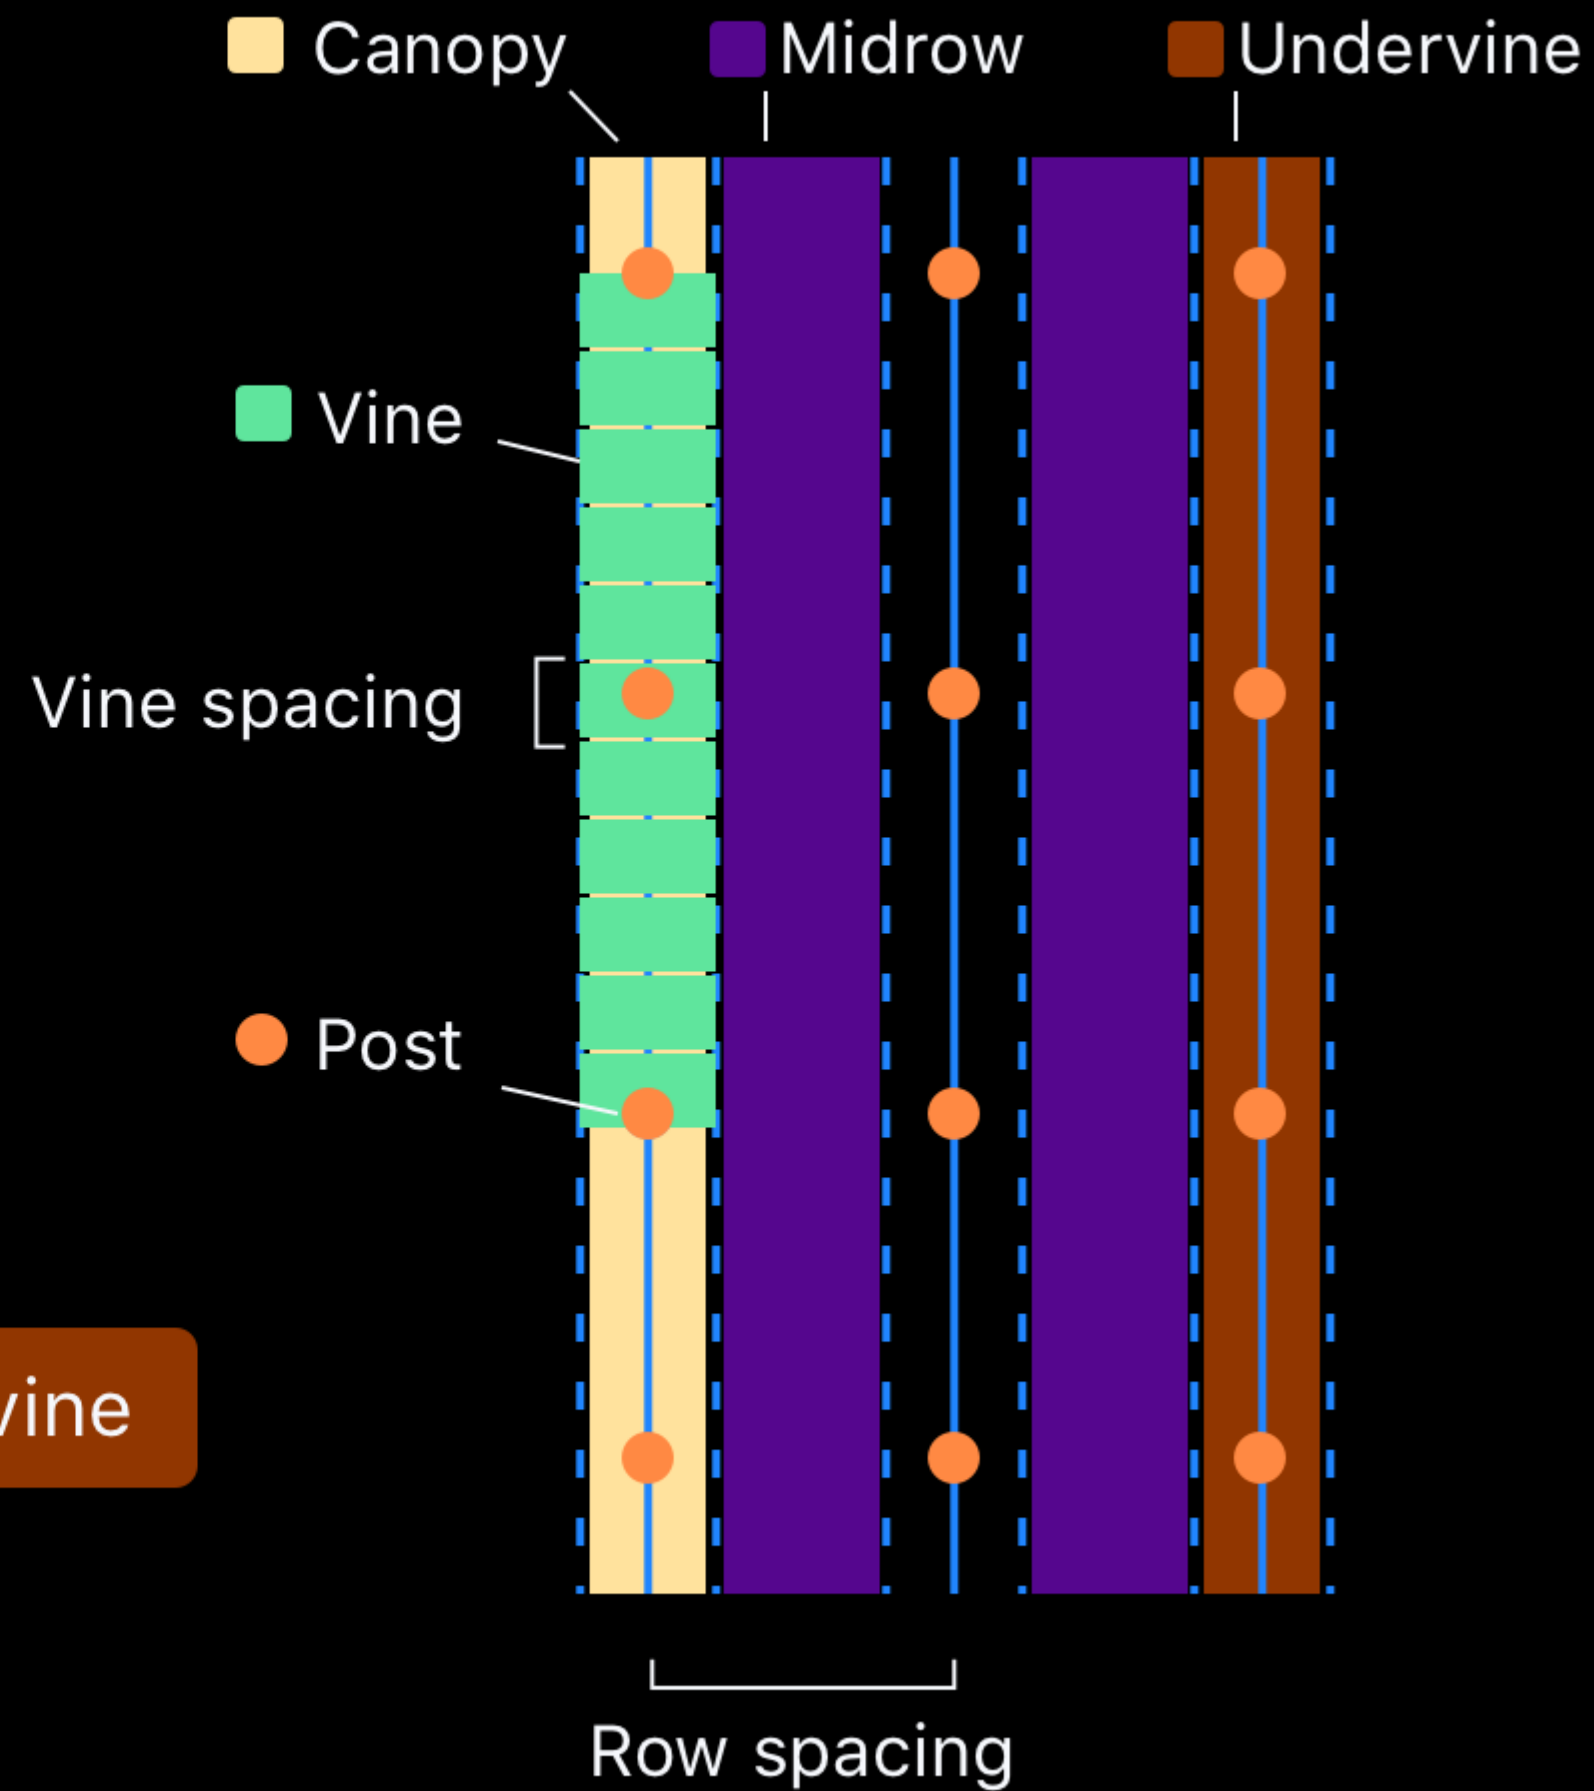

THE
MADGETTS
BLOCK

Agritech Meetup SA

sponsored by |  **AgriFutures[®]**
Australia

#Collabriculture

Soil Moisture Sensor

Trellis Wire

Posts

Vines

Irrigation submain

Irrigation drip line

Undervine

Mid Row

Headland

Collabriculture

A community collective of people committed to better data and technical standards in the viticulture and agricultural sector

vineyard-logical-schema

A logical data model/schema for vineyard data, with a geospatial focus.

Shell CC0-1.0 0 0 0 0 Updated on 23 Feb

Top languages

Shell TypeScript

People

1 >

Raw row model