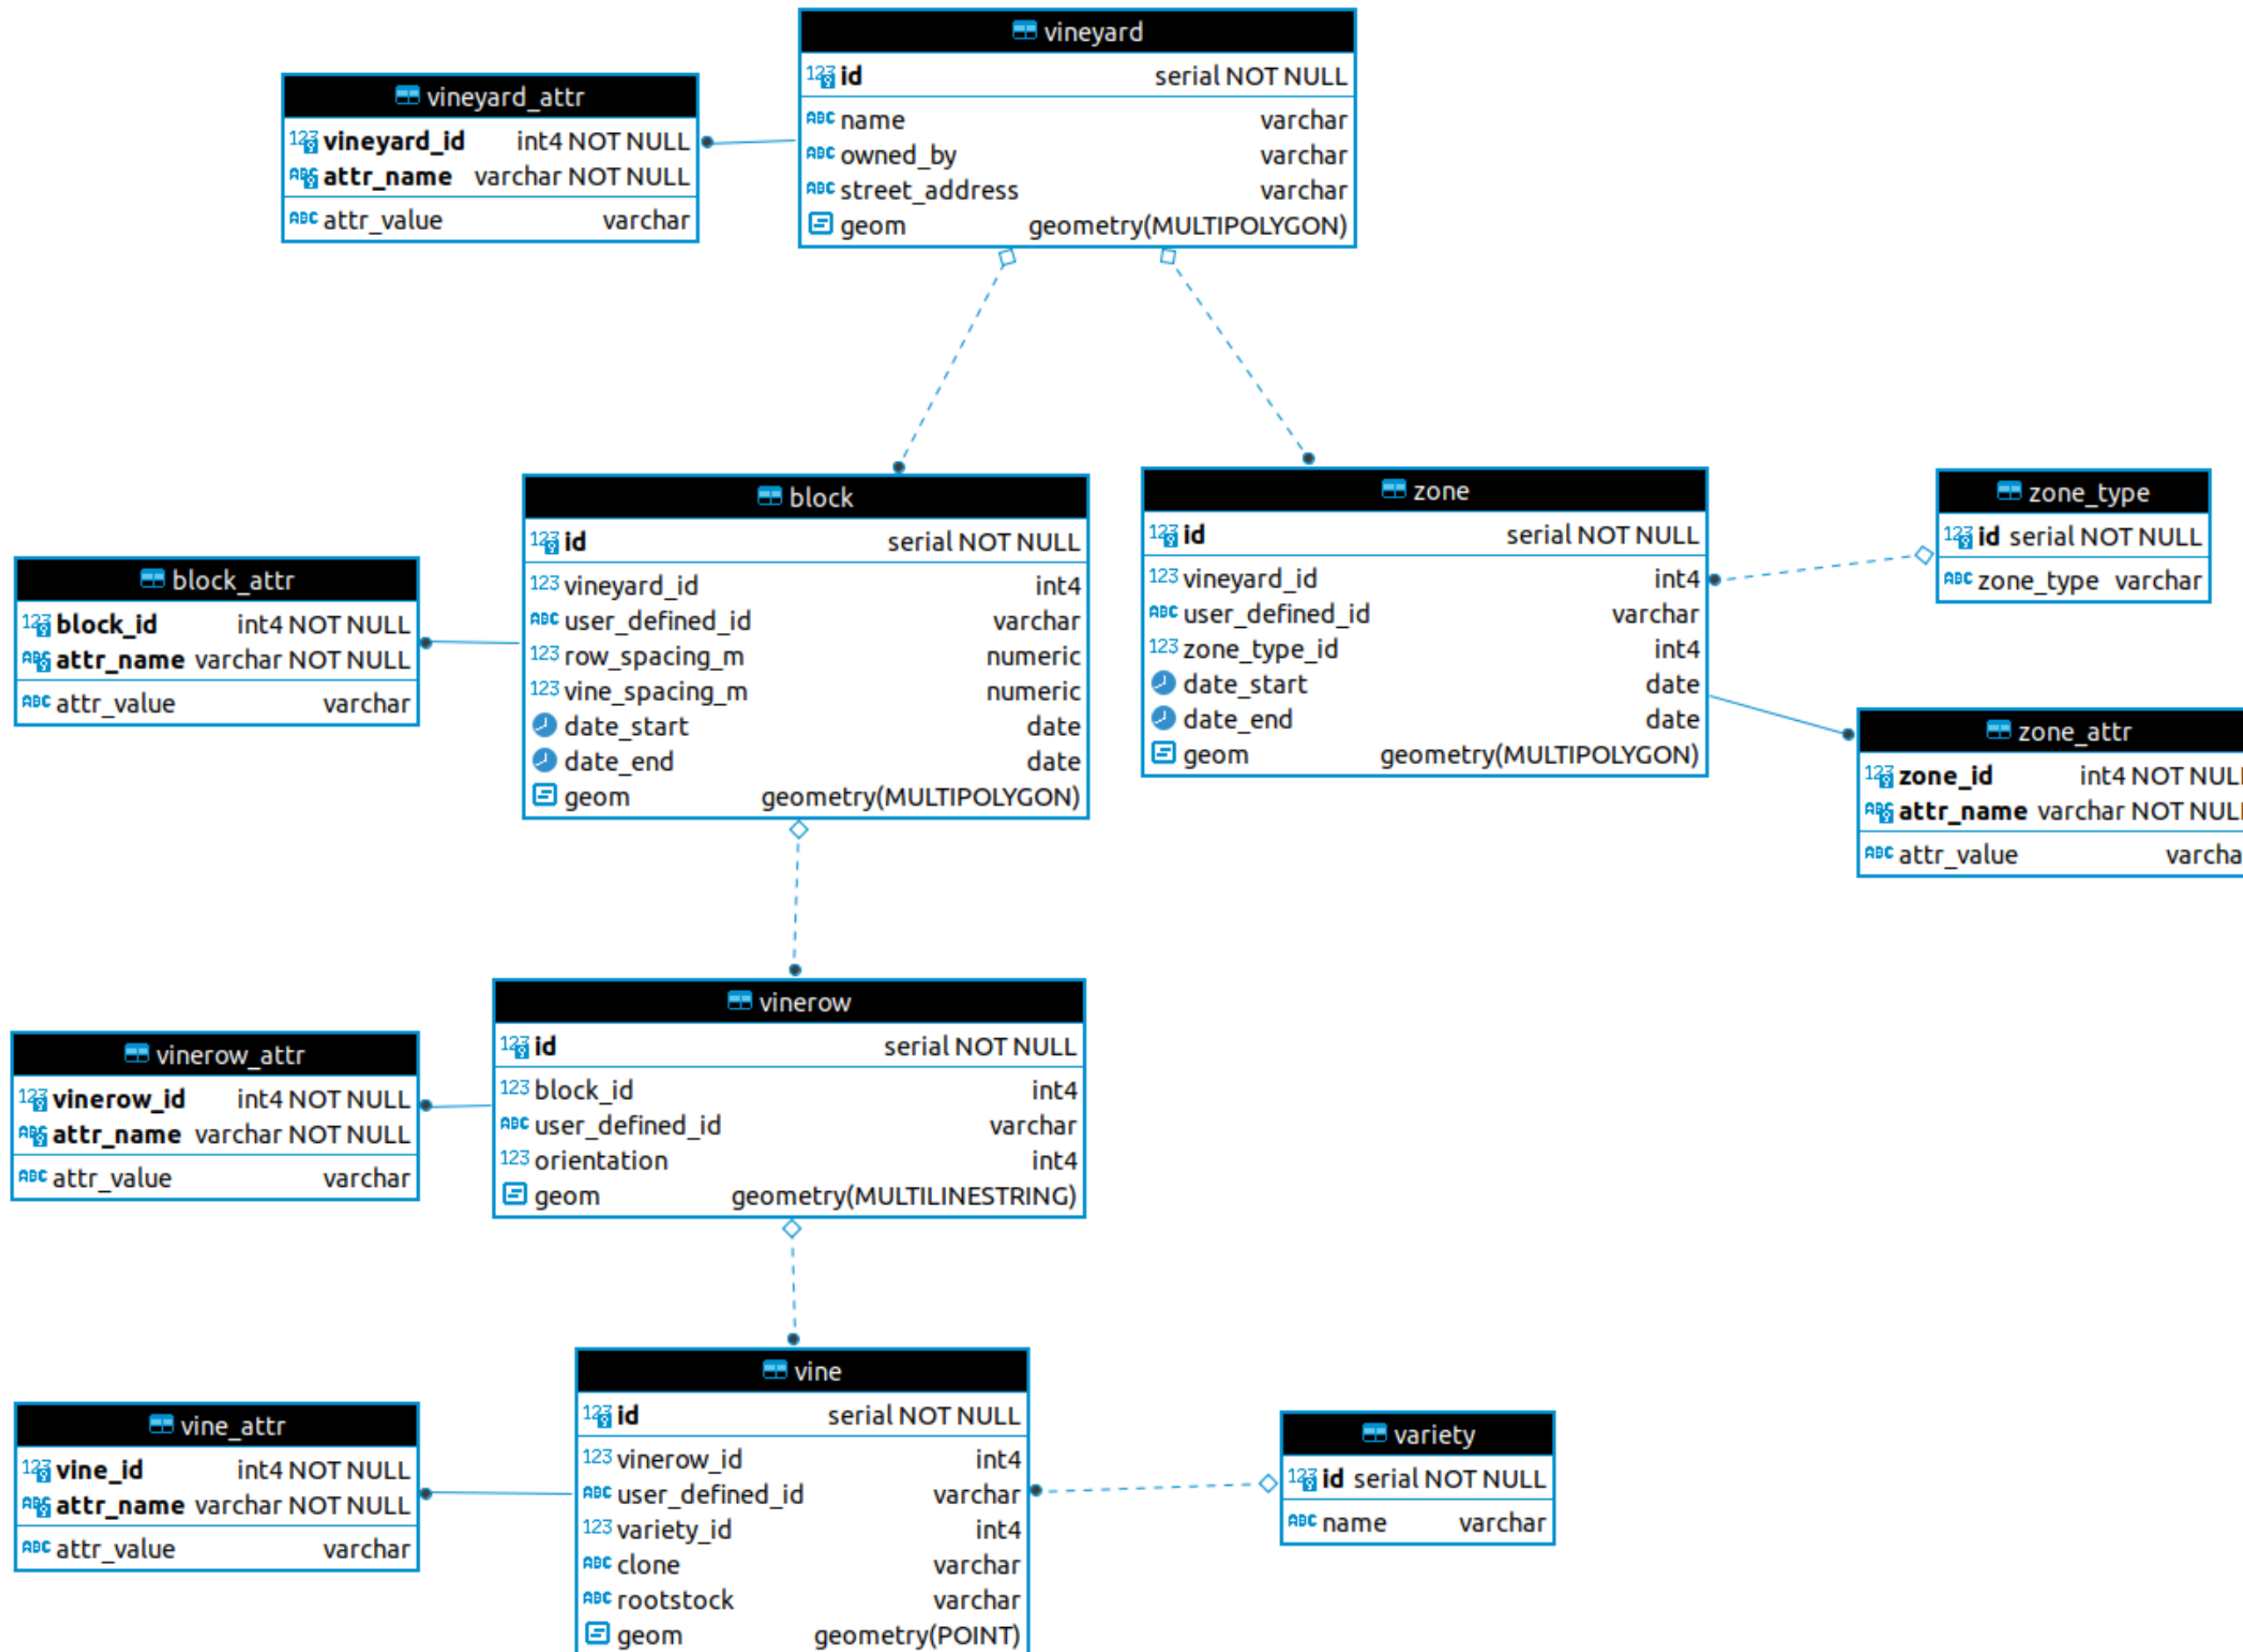

Irrigation submain

Irrigation drip line

Undervine

Mid Row

Headland

Collabriculture

A community collective of people committed to better data and technical standards in the viticulture and agricultural sector

vineyard-logical-schema

A logical data model/schema for vineyard data, with a geospatial focus.

Shell CC0-1.0 0 0 0 0 Updated on 23 Feb

Top languages

Shell TypeScript

People

1 >

Raw row model

Operationalised

Google maps for ag

ECOSYSTEM LIDAR

 Validation Boundaries

Soil Organic Carbon
(% of Regional Mean)

-  > 20%
-  15% - 20%
-  10% - 15%
-  5% - 10%
-  -5% - 5%
-  -10% - -5%
-  -15% - -10%
-  -20% - -15%
-  < -20%