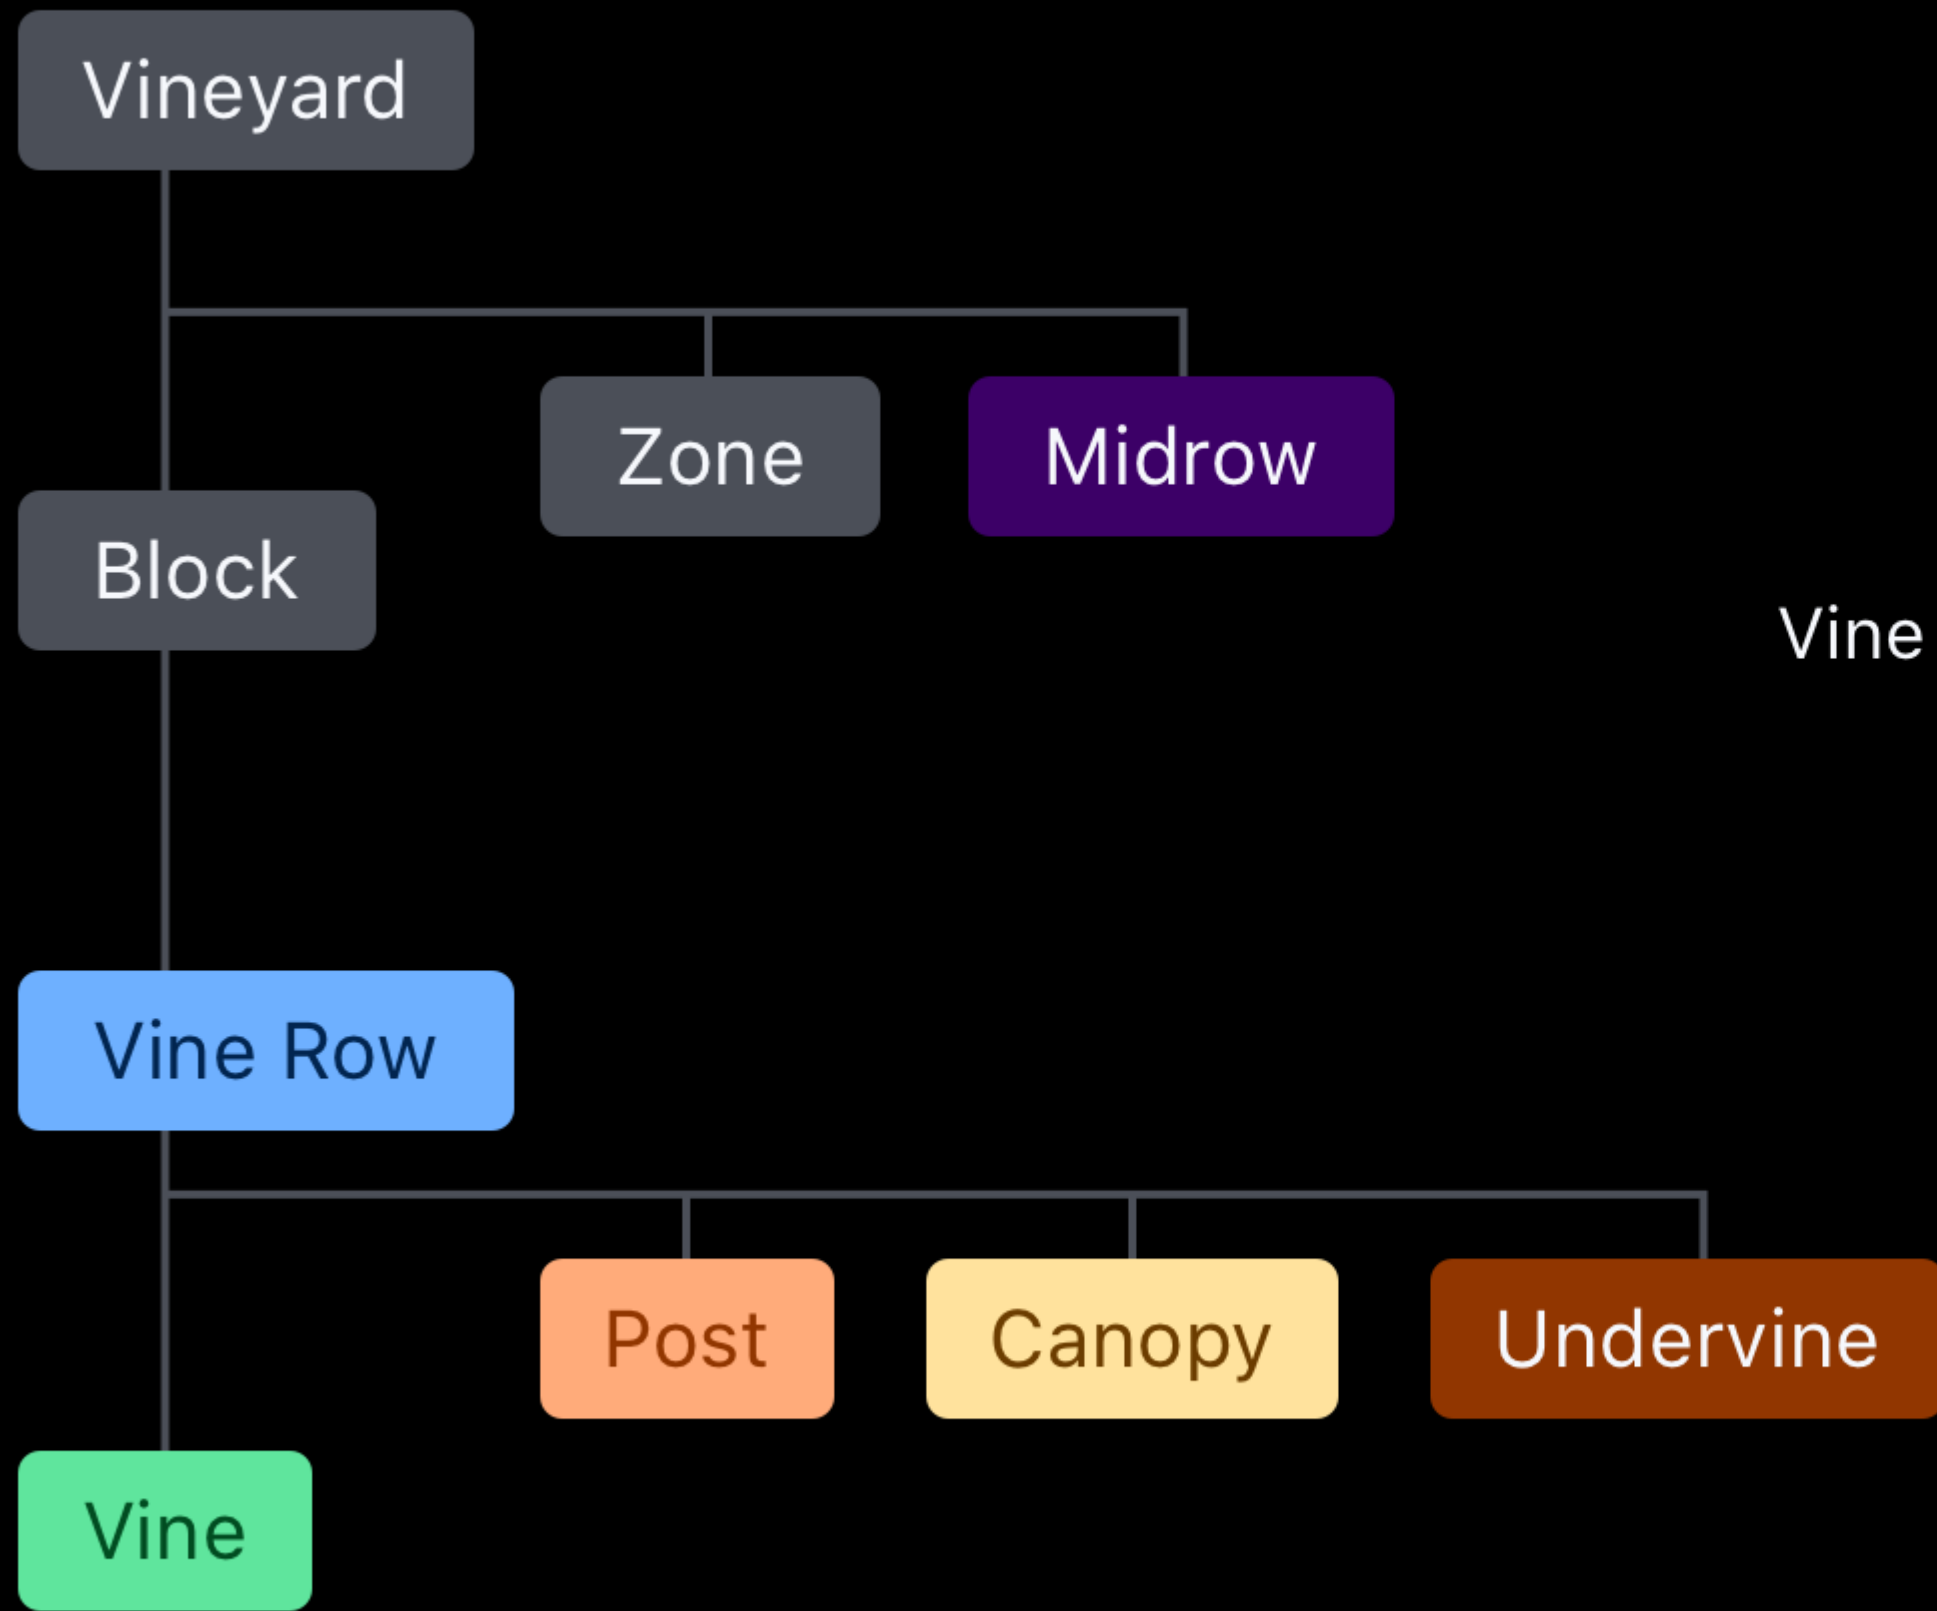

THE
MADGETTS
BLOCK

Agritech Meetup SA

sponsored by |  **AgriFutures[®]**
Australia

#Collabriculture

Soil Moisture Sensor

Trellis Wire

Posts

Vines

Irrigation submain

Irrigation drip line

Undervine

Mid Row

Headland

Collabriculture

A community collective of people committed to better data and technical standards in the viticulture and agricultural sector

vineyard-logical-schema

A logical data model/schema for vineyard data, with a geospatial focus.

Shell CC0-1.0 0 0 0 0 Updated on 23 Feb

Top languages

Shell TypeScript

People

1 >

Raw row model