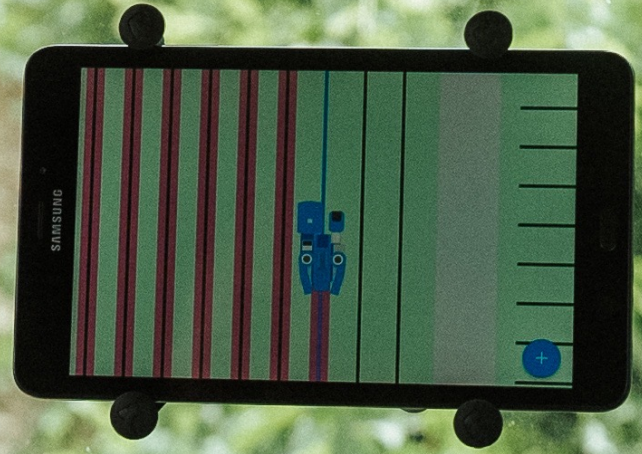

Irrigation submain

Irrigation drip line

Undervine

Mid Row

Headland

Collabriculture

A community collective of people committed to better data and technical standards in the viticulture and agricultural sector

vineyard-logical-schema

A logical data model/schema for vineyard data, with a geospatial focus.

Shell CC0-1.0 0 0 0 0 Updated on 23 Feb

Top languages

Shell TypeScript

People

1 >

Raw row model

Operationalised

Google maps for ag

ECOSYSTEM LIDAR

 Validation Boundaries

Soil Organic Carbon
(% of Regional Mean)

-  > 20%
-  15% - 20%
-  10% - 15%
-  5% - 10%
-  -5% - 5%
-  -10% - -5%
-  -15% - -10%
-  -20% - -15%
-  < -20%