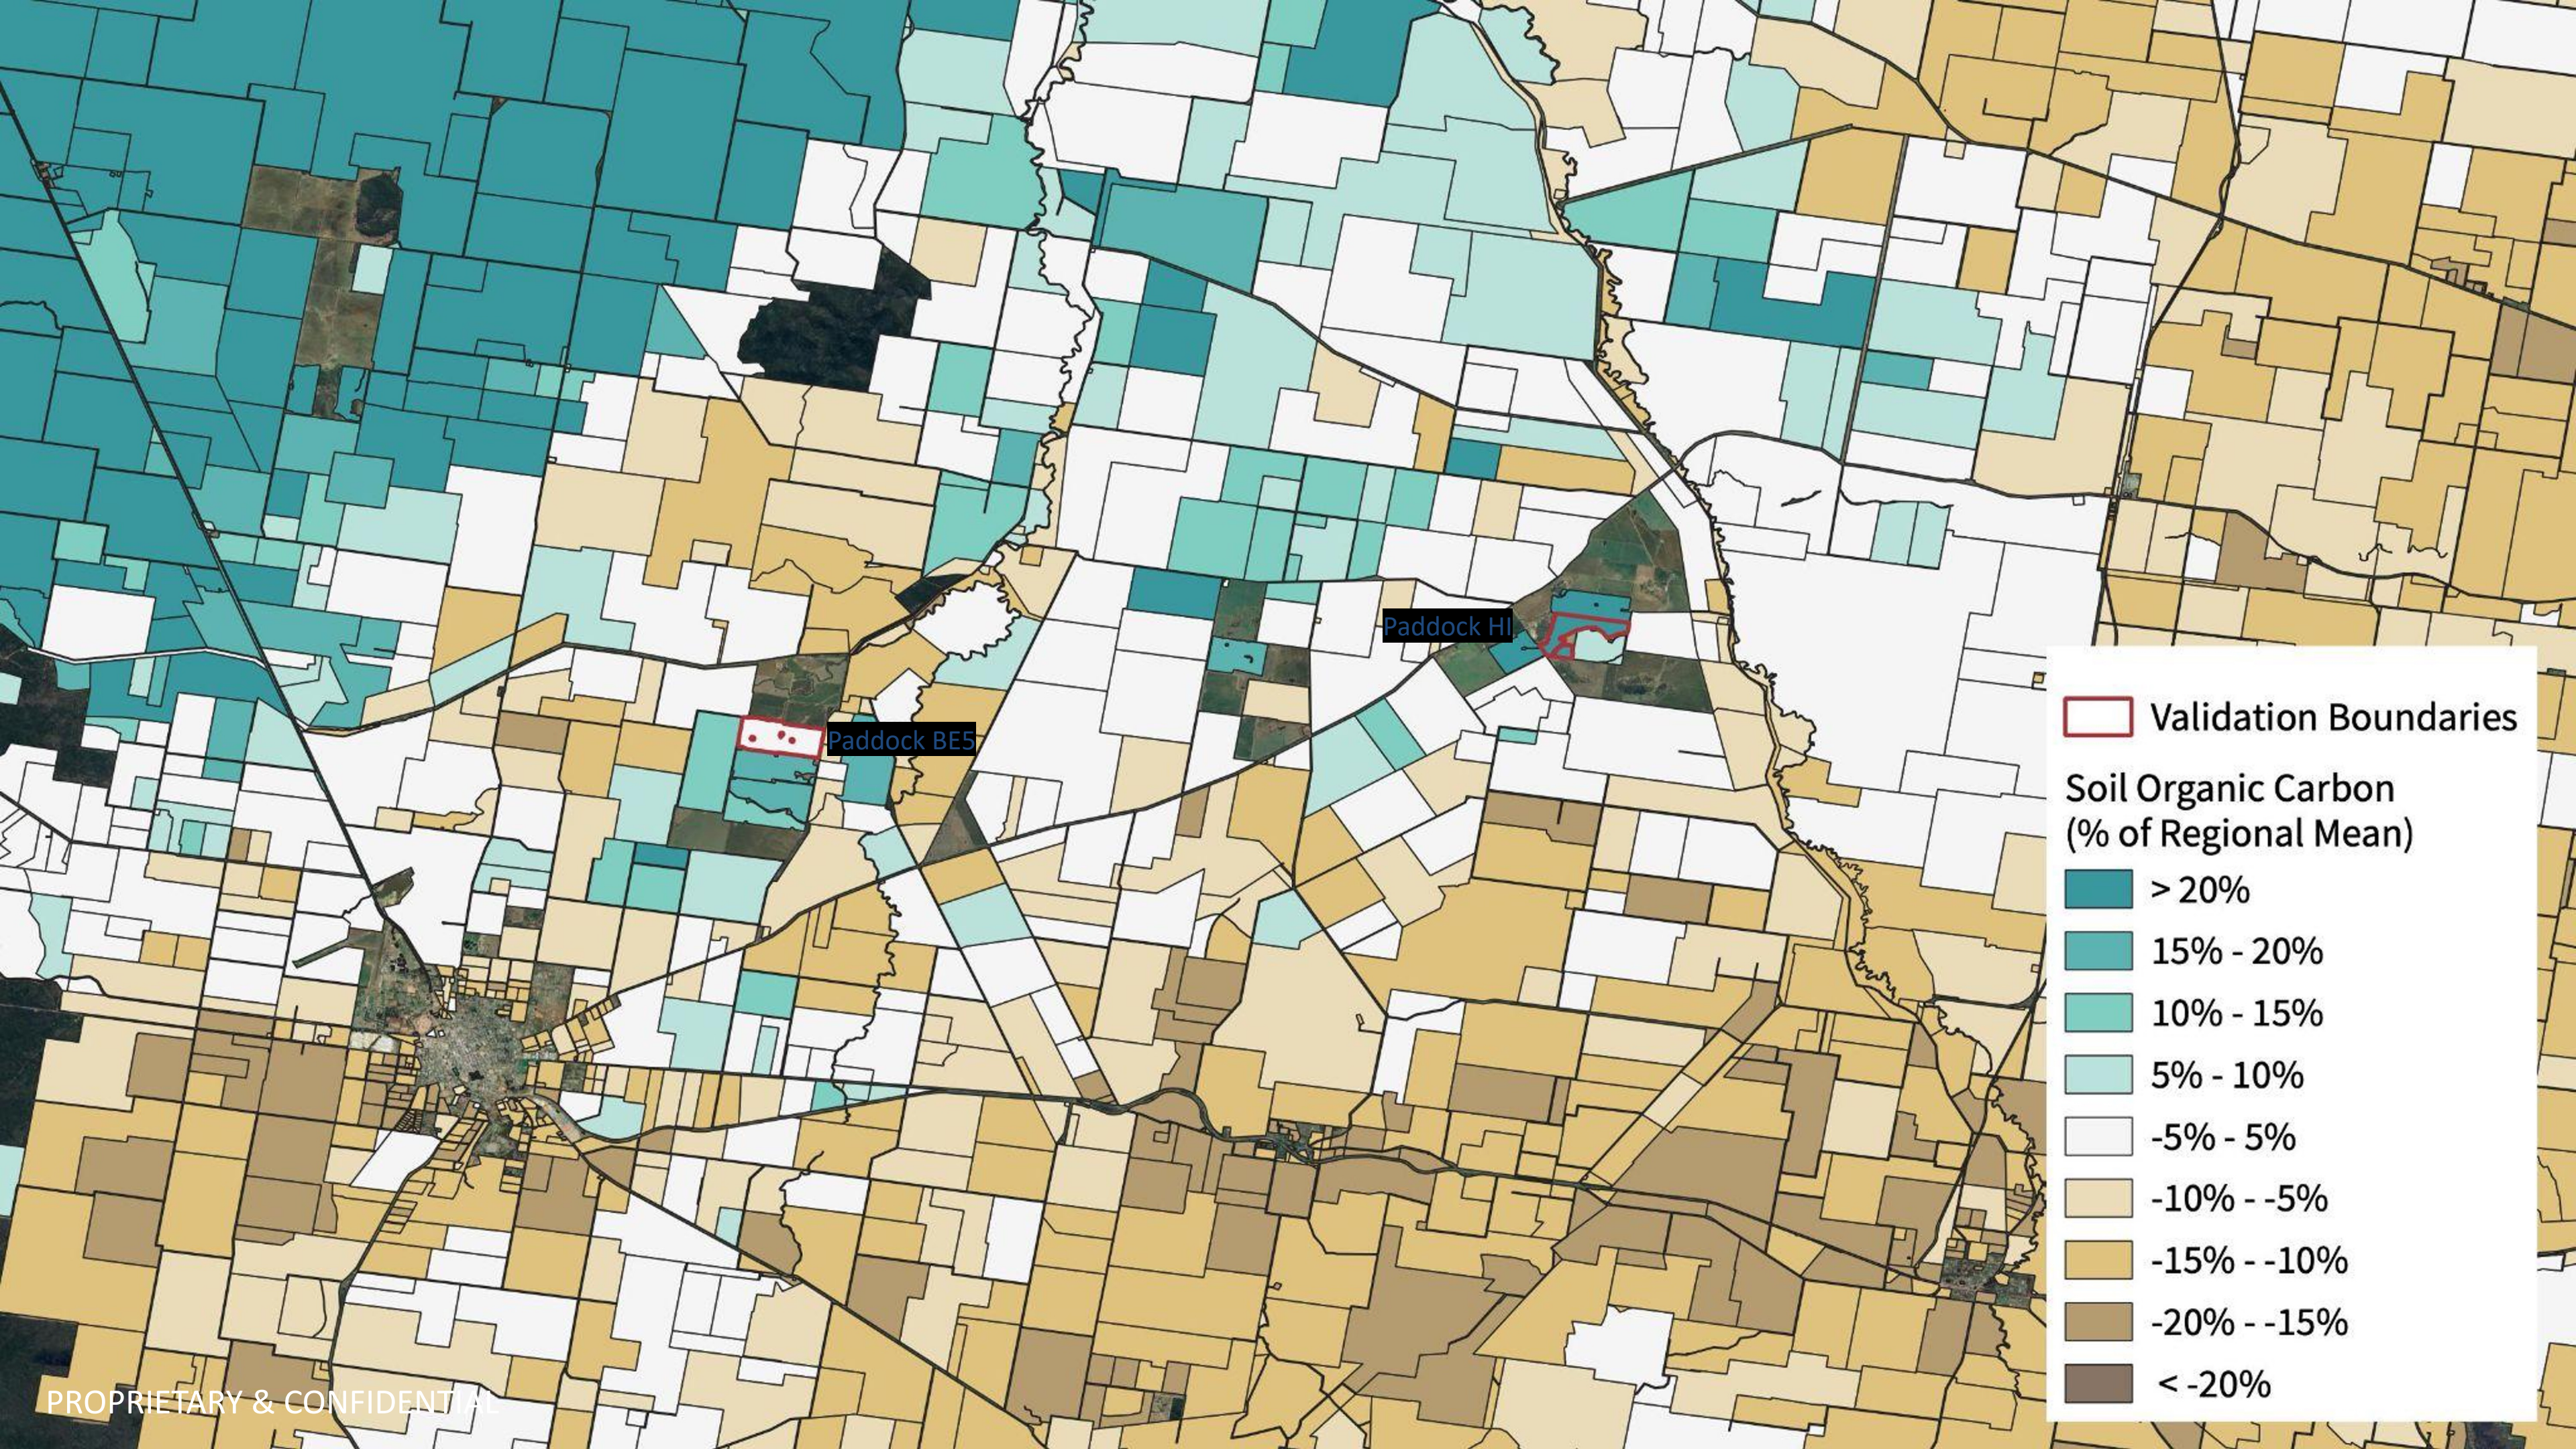

vineyard-logical-schema

A logical data model/schema for vineyard data, with a geospatial focus.

Shell CC0-1.0 0 0 0 0 Updated on 23 Feb

Top languages

Shell TypeScript

People

1 >

Raw row model

Operationalised

Google maps for ag

ECOSYSTEM LIDAR

 Validation Boundaries

Soil Organic Carbon
(% of Regional Mean)

-  > 20%
-  15% - 20%
-  10% - 15%
-  5% - 10%
-  -5% - 5%
-  -10% - -5%
-  -15% - -10%
-  -20% - -15%
-  < -20%