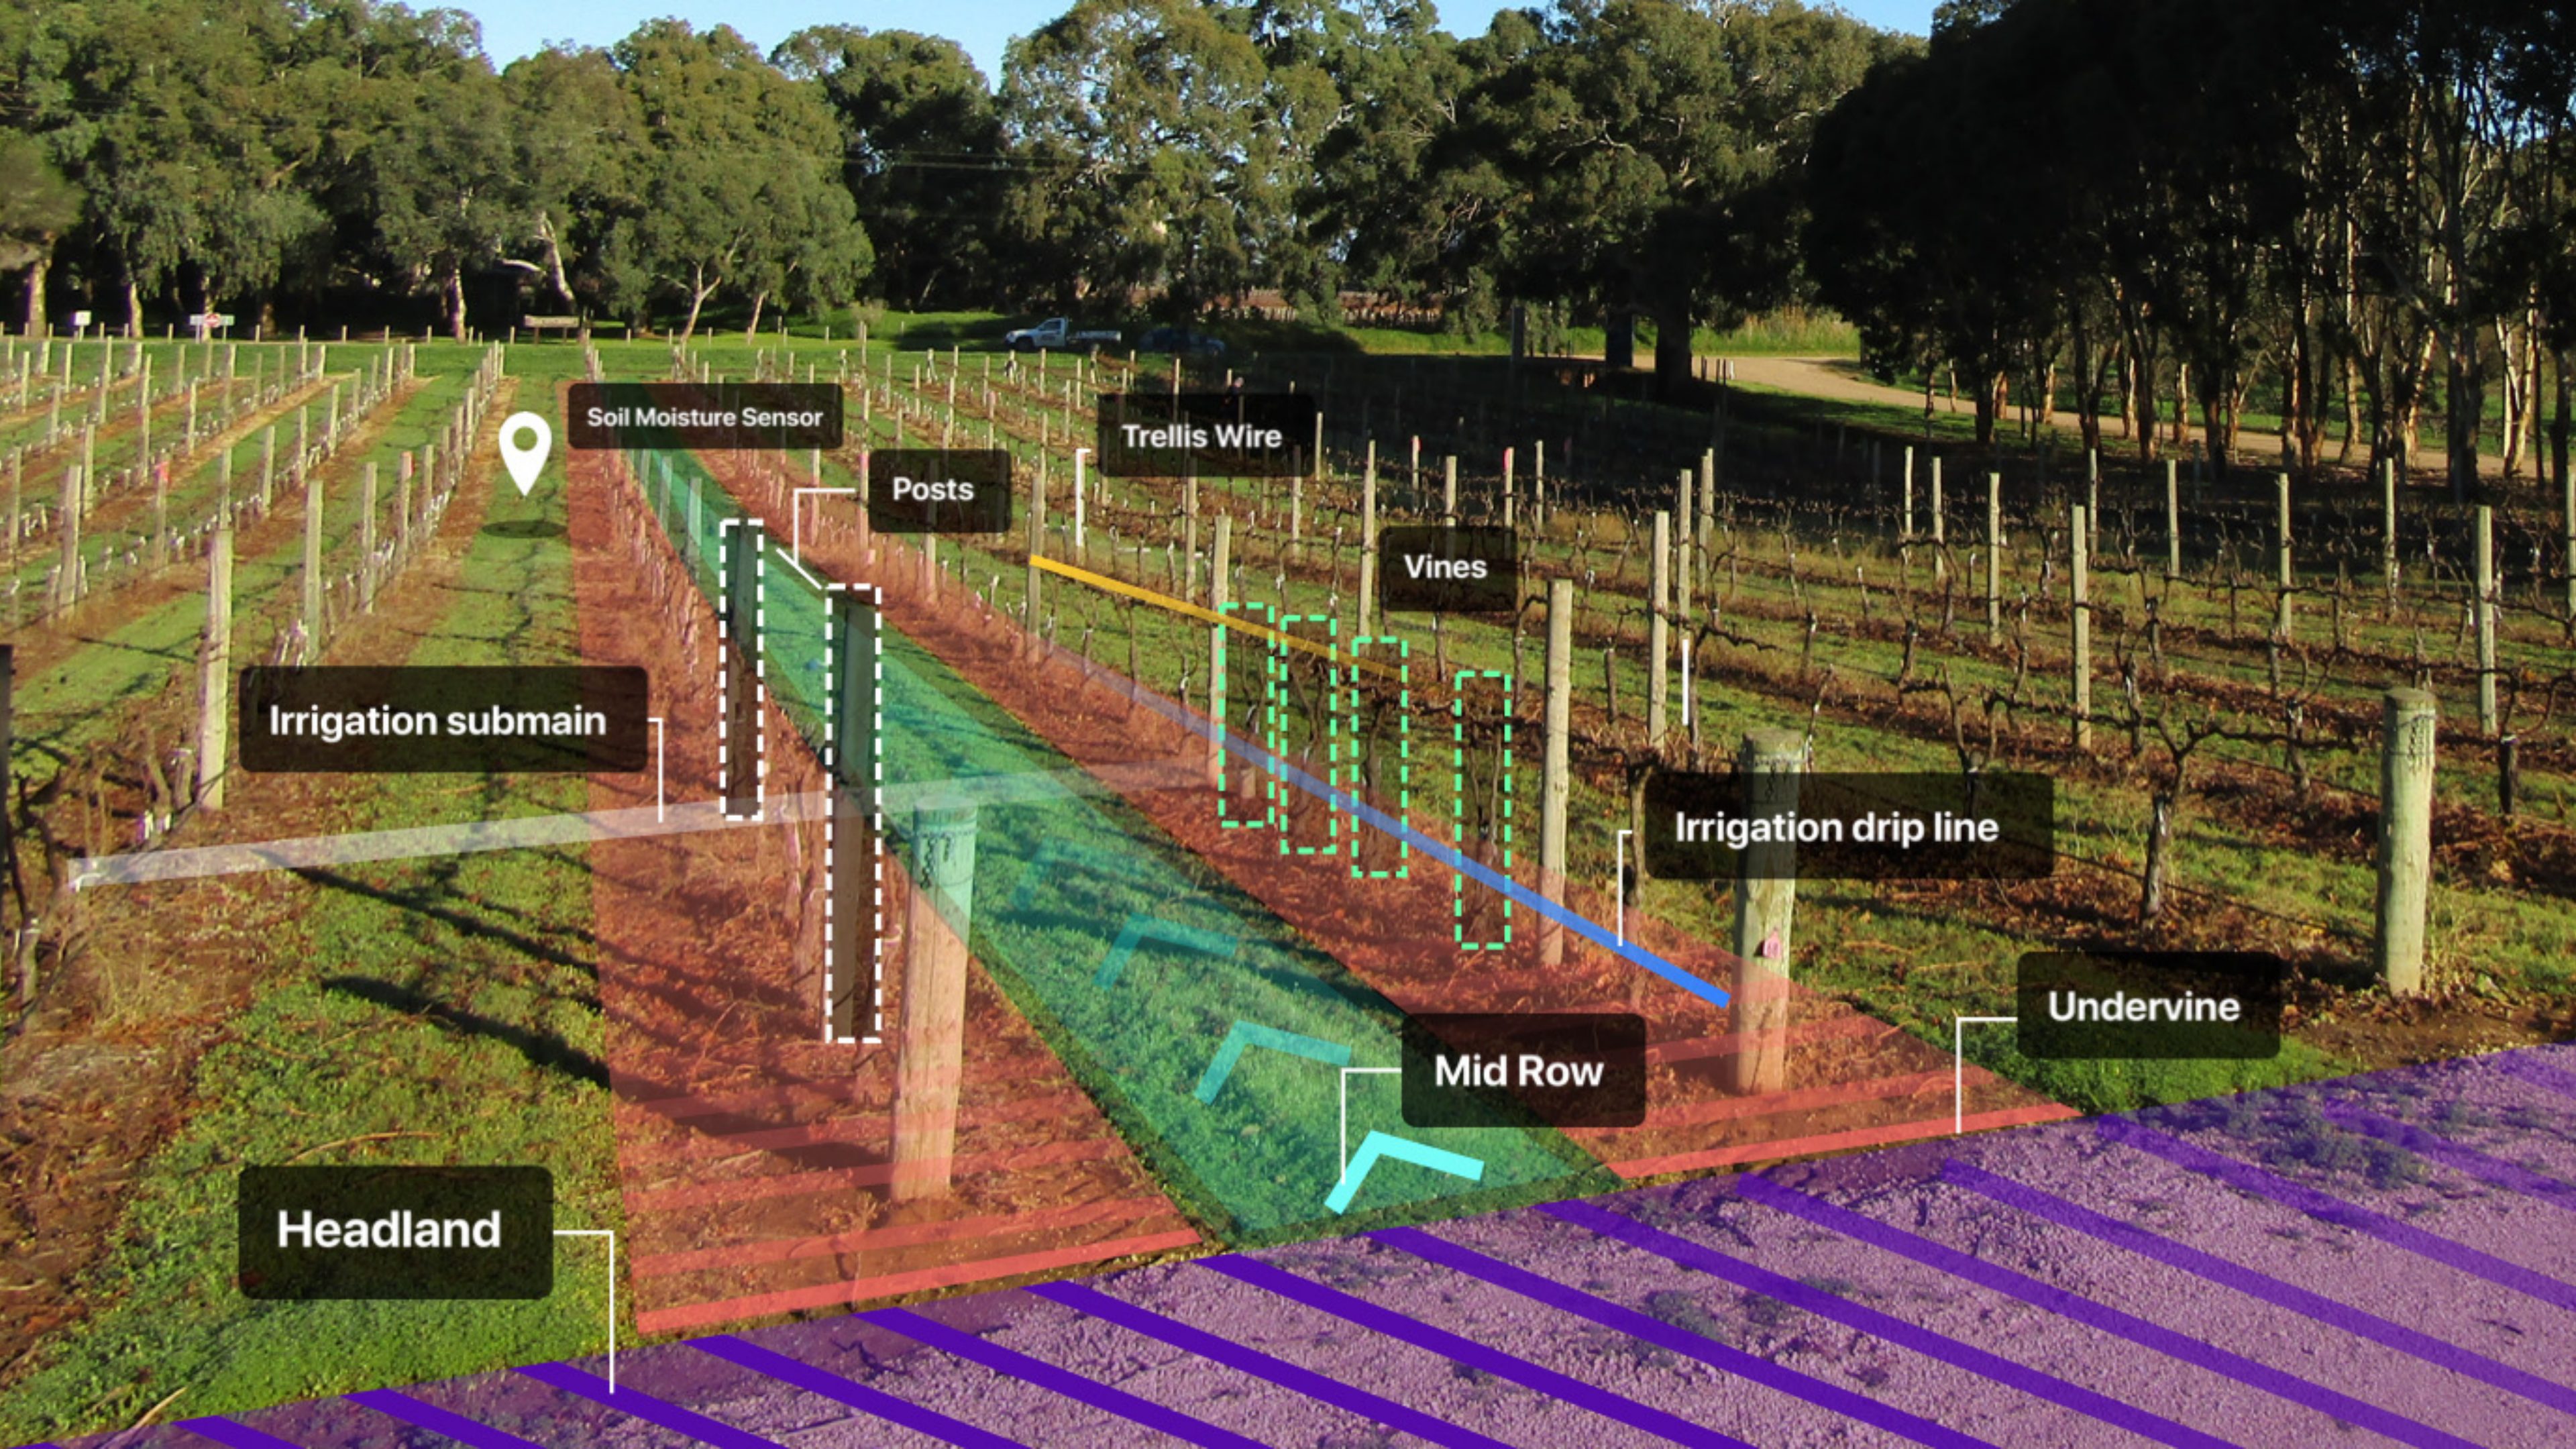

THE
MADGETTS
BLOCK

Agritech Meetup SA

sponsored by |  **AgriFutures[®]**
Australia

#Collabriculture

Soil Moisture Sensor

Trellis Wire

Posts

Vines

Irrigation submain

Irrigation drip line

Undervine

Mid Row

Headland

Collabriculture

A community collective of people committed to better data and technical standards in the viticulture and agricultural sector

vineyard-logical-schema

A logical data model/schema for vineyard data, with a geospatial focus.

Shell CC0-1.0 0 0 0 0 Updated on 23 Feb

Top languages

Shell TypeScript

People

1 >

Raw row model

Operationalised

Google maps for ag

ECOSYSTEM LIDAR

 Validation Boundaries

Soil Organic Carbon
(% of Regional Mean)

-  > 20%
-  15% - 20%
-  10% - 15%
-  5% - 10%
-  -5% - 5%
-  -10% - -5%
-  -15% - -10%
-  -20% - -15%
-  < -20%