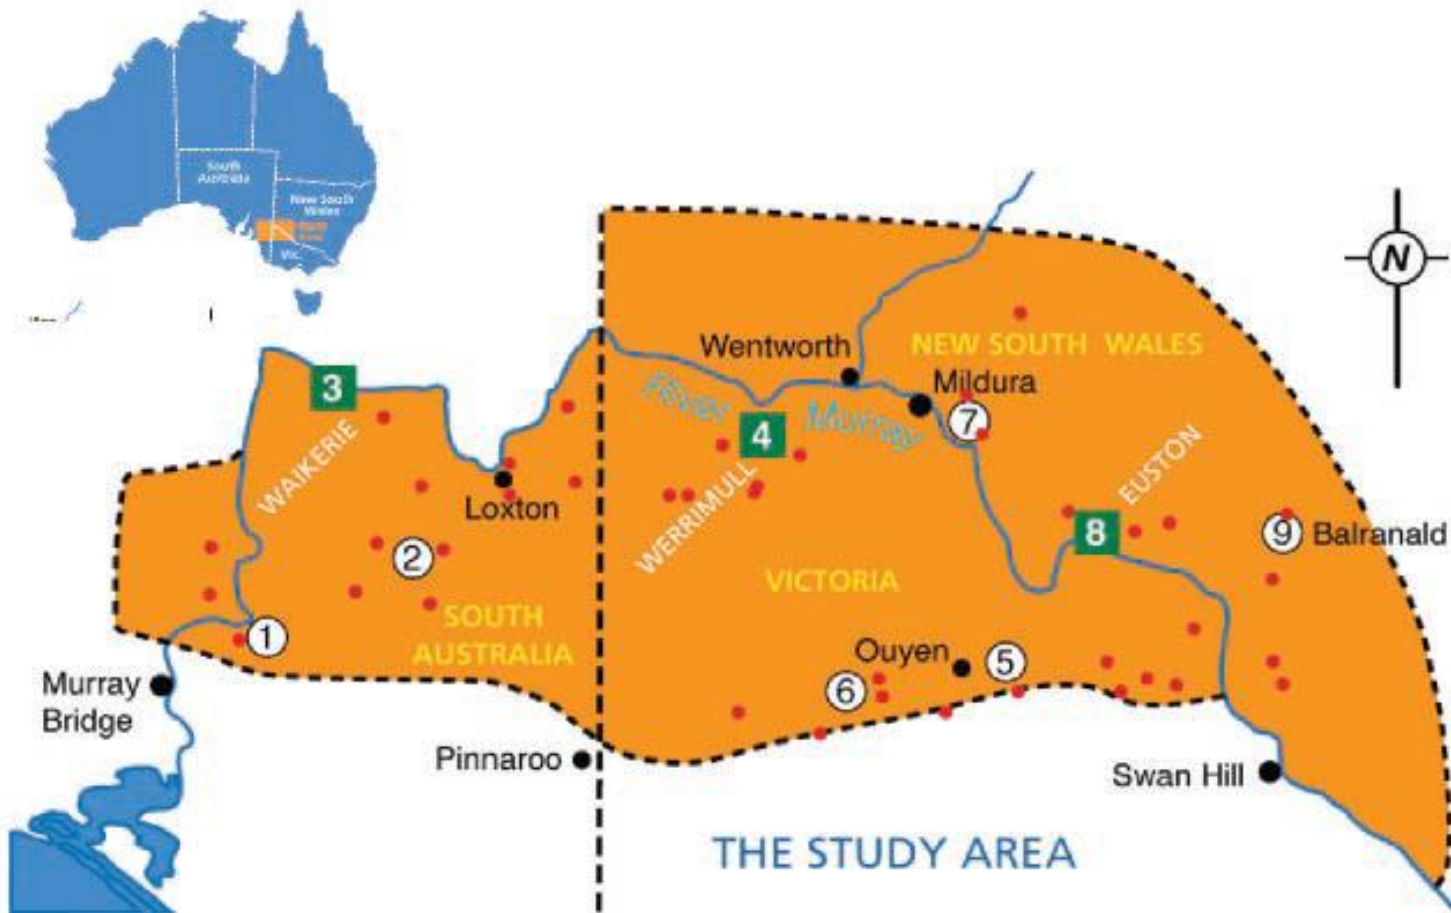

# Sphere of Influence ...

Established 1997

1,000+ members

Low rainfall area

7 million hectares

# Strengthening our Communities in the Mallee

- Three community clusters across three states
- Financial support for special events and training
- Sharing ideas and resources across borders
- Partnerships
  - Across agencies and organisations
  - Within communities